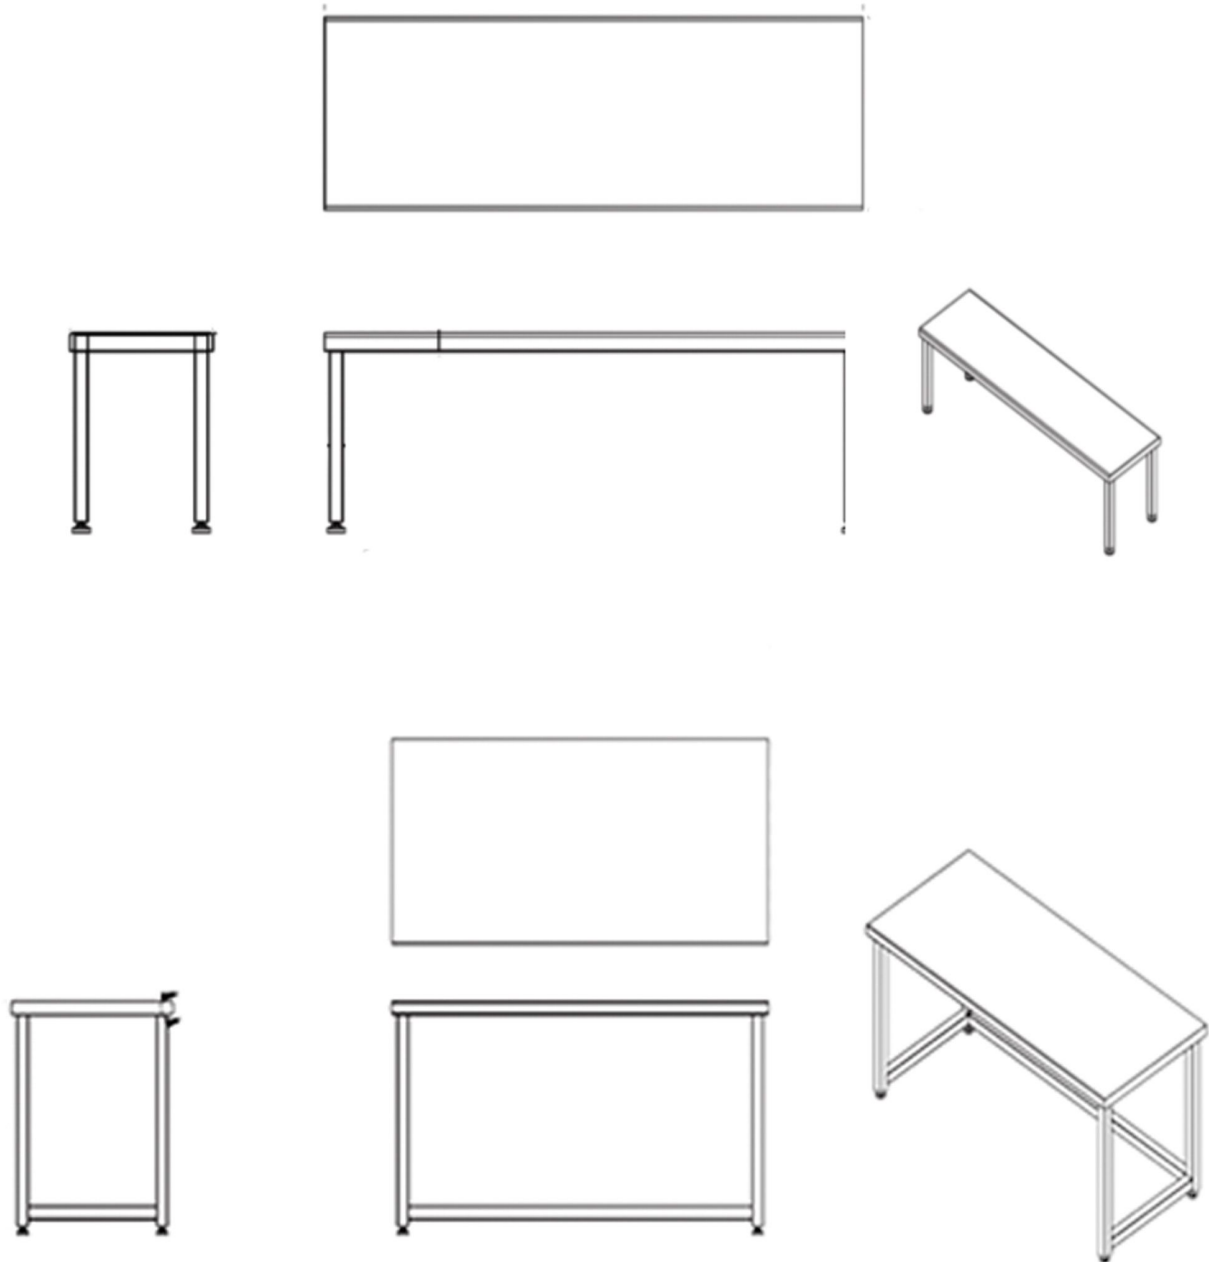

SAPPHIRE
CLEANROOMS

GOWNING ROOM EQUIPMENT

PROFESSIONAL
CLEANROOMS & EQUIPMENT

www.sapphirecleanrooms.com

GOWNING EQUIPMENT

Sapphire offers a full line of Cleanroom, gowning area & laboratory equipment including gowning benches, plastic and stainless steel dispensers, ladders and stools, storage cabinets, shelving units, carts, tables, workstations, wet benches and more.

SLOID TOP GOWNING BENCH

Gowning Benches

Cleanroom furniture is an essential element for your new or existing cleanroom gowning rooms. Sapphire Cleanrooms offers solid gowning benches and optional undershelves. These benches are easy to clean and keep sterile so your gowning procedures can be completed with ease.

Standard features:

- 304 stainless steel, solid-top gowning benches
- ISO 5 compliant
- All free-standing benches
- Frames are fabricated of 1.5" square stainless steel tubes

Storage & Garments Cabinets

- Options available:**
- Window doors
 - Perforated shelving Stand
 - Solid shelving - Casters

Tables / Workstations

Sapphire Cleanrooms offers stainless steel workstations. They feature heavy gauge stainless steel construction. Clean room workstations and laboratory tables available in electro-polished, brush finished, 316 stainless steel; solid, perforated top designs with optional undershelf, rear upturn / backs plash and casters.