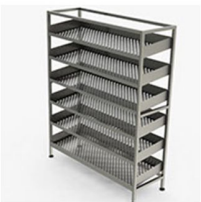

Standard features:

- 304 stainless steel, solid-top gowning benches
- ISO 5 compliant
- All free-standing benches
- Frames are fabricated of 1.5" square stainless steel tubes

Storage & Garments Cabinets

These cabinets provide clean space for storage of cleanroom garments, consumables, and other supplies.

They are available in two different styles:

- All Stainless Steel storage cabinets and polypropylene storage cabinets.
- Cabinets are available with fan and HEPA filtration to provide a particle free storage.

- Options available:**
- Window doors
 - Perforated shelving Stand
 - Solid shelving - Casters

Tables / Workstations

Sapphire Cleanrooms offers stainless steel workstations. They feature heavy gauge stainless steel construction. Clean room workstations and laboratory tables available in electro-polished, brush finished, 316 stainless steel; solid, perforated top designs with optional undershelf, rear upturn / backs plash and casters.